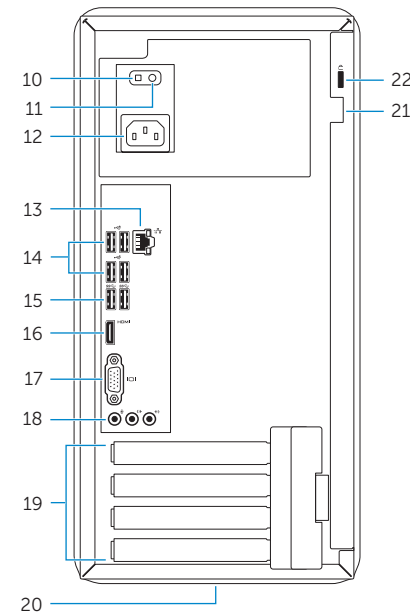

Features

Funktioner | Ominaisuudet | Funksjoner | Funktionen

1. Service Tag label
2. Optical-drive covers (2)
3. USB 2.0 ports (2)
4. Microphone port
5. Headphone port
6. Power button
7. Hard-drive activity light
8. Media-card reader
9. Optical-drive eject buttons(2)
10. Power supply diagnostic button
11. Power supply light
12. Power port
13. Network port
14. USB 2.0 ports (4)
15. USB 3.0 ports (2)
16. HDMI port
17. VGA port
18. Audio ports (3)
19. Expansion card slots
20. Regulatory label
21. Padlock rings
22. Security cable slot