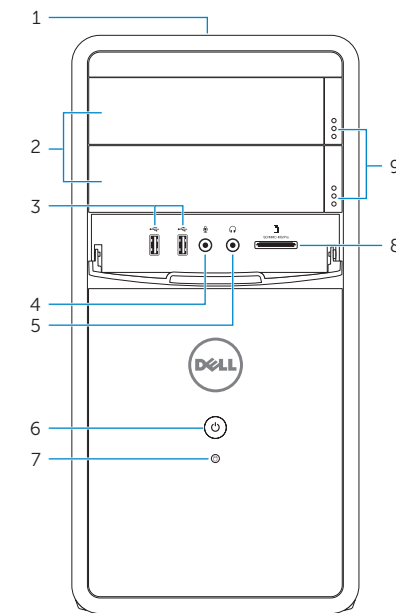

Features

Funktioner | Ominaisuudet | Funksjoner | Funktionen

1. Service Tag label
2. Optical-drive covers (2)
3. USB 2.0 ports (2)
4. Microphone port
5. Headphone port
6. Power button
7. Hard-drive activity light
8. Media-card reader
9. Optical-drive eject buttons(2)
10. Power supply diagnostic button
11. Power supply light
12. Power port
13. Network port
14. USB 2.0 ports (4)
15. USB 3.0 ports (2)
16. HDMI port
17. VGA port
18. Audio ports (3)
19. Expansion card slots
20. Regulatory label
21. Padlock rings
22. Security cable slot